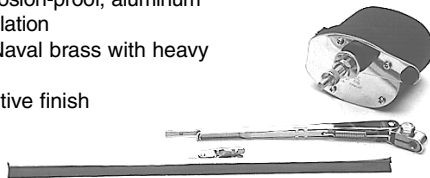

Model STD Windshield Wiper Kits

- Standard marine windshield wiper units
- Equipped with the same heavy duty motor and gear train as the deluxe units
- Self-parking
- Case construction is corrosion-proof, aluminum alloy for light weight installation
- Base mount plates are Naval brass with heavy chrome-plating
- Black crackle, non-reflective finish
- Non-waterproof

ORDER NO.	DESCRIPTION	SHAFT DIA.	LENGTH	PRICE
AFI 32000	Frame Mount 80° Sweep 11" Straight Blade & Arm	3/8"	2-1/2"	$189.69
AFI 32001	Deck Mount 80° Sweep 11" Straight Blade & Arm Deck Mount Kit Included	1/2"	3-1/2"	$216.51
AFI 32002	Frame Mount 110° Sweep 11" Straight Blade & Arm	3/8"	2-1/2"	$189.69

Stainless Steel Self Parking Windshield Wiper

- Stainless steel cover with matte black crackle non-reflective finish
- Prewired for 12 volt DC electrical systems