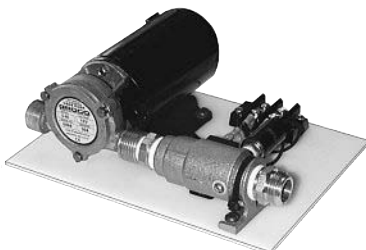

FLOJET

Water System Pump Quiet Quad Pump

Flojet's advanced Quiet Quad surpasses current pump standards by a wide margin. Unique four-chamber design with quad diaphragm and built-in bypass greatly reduces annoying pump cycling chatter, while assuring trouble-free performance. Quiet Quad purrs along quietly and reliably, even when delivering a smooth, no-splash flow up to 3.3 gallons per minute. It draws just 3.9 amps at full flow. And it can run dry for extended periods of time without harm. Easy to install, and simple to service and comes with a two-year warranty. Options include a fine mesh strainer to keep your potable water clear of particles and debris.

Model No. 4405-143 A: 12 volt, two 1/2" QEST and two 1/2" barb ports.

ORDER NO.	PRICE
FLJ 04405143A	\$139.05

Pro Baitmaster

4.0 GPM, 8.5 Max Amps, 35 Gallon and Under Tank, 12VDC

The Pro Baitmaster™ is best suited for continuous duty livewell or washdown applications in harsh environments. The SHURcote II seamless motor shell protects the pump from splashed liquids and switches are sealed against water damage. These rugged self-priming pumps deliver high lift, can run dry without damage, and won't overheat with extended use.

- Include all necessary hardware, except for electrical wiring and garden hose.
- Waterproof pressure switch is standard.
- Ignition protected ball bearing permanent magnet motor.
- Self-priming – C-60 to 24"; C-80 to 36".
- Suction side and pressure side check valves are included.
- Salt water nozzle (model PGN-50) is included.
- Use with MX2 or MX3 manifold if multiple washdown locations are desired.

ORDER NO.	PRICE
GRC C6012V	\$491.00

JABSCO Ultra 7.0 Washdown Kit

NEW

5 chamber design

Includes Pumpgard Intake Strainer, Pressure Nozzle and Port Fittings

- Flow rate to 7.0 USgallons/min
- Pressure up to 80 psi
- Self-priming up to 8 feet
- High Pressure / High Capacity
- Suitable for Use with Salt Water
- Sealed motor