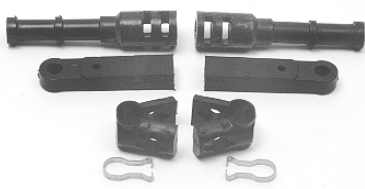

Connection Kits

Mercury O/B & I/O only

- For use with two 3300 Cables

ORDER NO.	PRICE
TEL CA27319P	\$21.44

Ball Joint

3300 type Cables
(10-32" UNF)

ORDER NO.	PRICE
TEL CA37701P	\$12.10

Clamp and Shim

Fits All 3300
type Cables

ORDER NO.	PRICE
TEL CA28020P	\$9.90

Johnson/Evinrude Connection Kit

- For use with 400 and 3400 Cables
(35 hp and below, 1973-1978)

ORDER NO.	PRICE
TEL CA27208P	\$57.18

Mercury Inboard

- For use with two 3300 Cables

ORDER NO.	PRICE
TEL CA27373P	\$21.44

Universal Inboard Connection Kit

- For use with 3300 type Cables
- Contains:
 - (2) CA37701 Ball Joints
 - (2) CA35074 Brackets

ORDER NO.	PRICE
TEL CA27024P	\$61.05

OMC/Johnson/Evinrude
Connection Kit

- For use with 400 and 3400 Cables
(over 35hp, 1973-1978)

ORDER NO.	PRICE
TEL CA27247P	\$21.44

OMC Only

- For use with two 3300 Cables

ORDER NO.	PRICE
TEL CA27320P	\$21.44